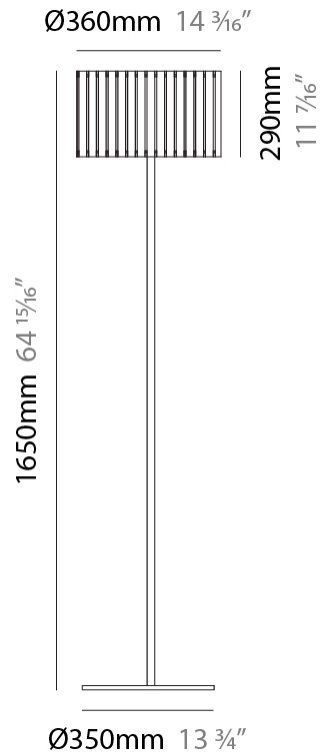

PROJECT	
TYPE	
SPECIFIER	
QUANTITY	
DATE	

LUZ OCULTA WOOD PORTABLE

D54030- -

base number	Finish Options	Finish Options

1. To build a product code in our configurator select the specify button on the base model # product page
2. To build a manual product code on this datasheet choose from the options listed below in blue font and add the suffix to the base model #

GENERAL

Series: Luz Oculta
Subseries: Luz Oculta Wood
Brand: Fambuena
Division: Design
Mounting Type: Portable
Mounting Location: Floor
Subcategory: Floor

PHYSICAL

Shape: Cylinder
Diameter (mm): 360
Diameter (in): 14 ³/₁₆
Height (mm): 1650
Height (in): 64 ¹⁵/₁₆
Light Distribution: Direct / Indirect
Fixture Finish: DOW / NAT
Holder Finish: BRA / BRZ
Fixture Material: Metal / Wood
Upon Request: Bolt Down

ELECTRICAL

Number of Lamps: 1
Lamp Type: LED Retrofit
Lamp Shape: A19
Bulb Included: Bulb Not Included
Max. Wattage Per Lamp (W): 7
Lamp Base: E26
Input Voltage (V): 120
Upon Request: 277Vac / GU24

LED

OPTICAL

RATINGS AND CERTIFICATIONS

Certified By: Certified for North American Standards
IP rating: IP20