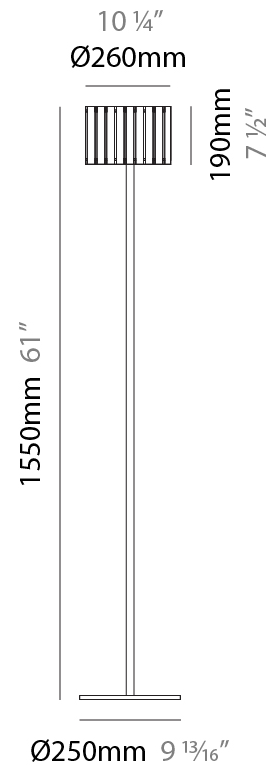

PROJECT	
TYPE	
SPECIFIER	
QUANTITY	
DATE	

LUZ OCULTA WOOD PORTABLE

D54032- -

base number	Finish Options	Finish Options

1. To build a product code in our configurator select the specify button on the base model # product page
2. To build a manual product code on this datasheet choose from the options listed below in blue font and add the suffix to the base model #

GENERAL

Series: Luz Oculta
Subseries: Luz Oculta Wood
Brand: Fambuena
Division: Design
Mounting Type: Portable
Mounting Location: Floor
Subcategory: Floor

PHYSICAL

Shape: Cylinder
Diameter (mm): 260
Diameter (in): 10 ¼
Height (mm): 1550
Height (in): 61
Light Distribution: Direct / Indirect
Fixture Finish: [DOW](#) / [NAT](#)
Holder Finish: BRA / BRZ
Fixture Material: Metal / Wood
Upon Request: Bolt Down

ELECTRICAL

Number of Lamps: 1
Lamp Type: LED Retrofit
Lamp Shape: B10
Bulb Included: Bulb Not Included
Max. Wattage Per Lamp (W): 4
Lamp Base: E12
Input Voltage (V): 120

LED

OPTICAL

RATINGS AND CERTIFICATIONS

Certified By: Certified for North American Standards
IP rating: IP20